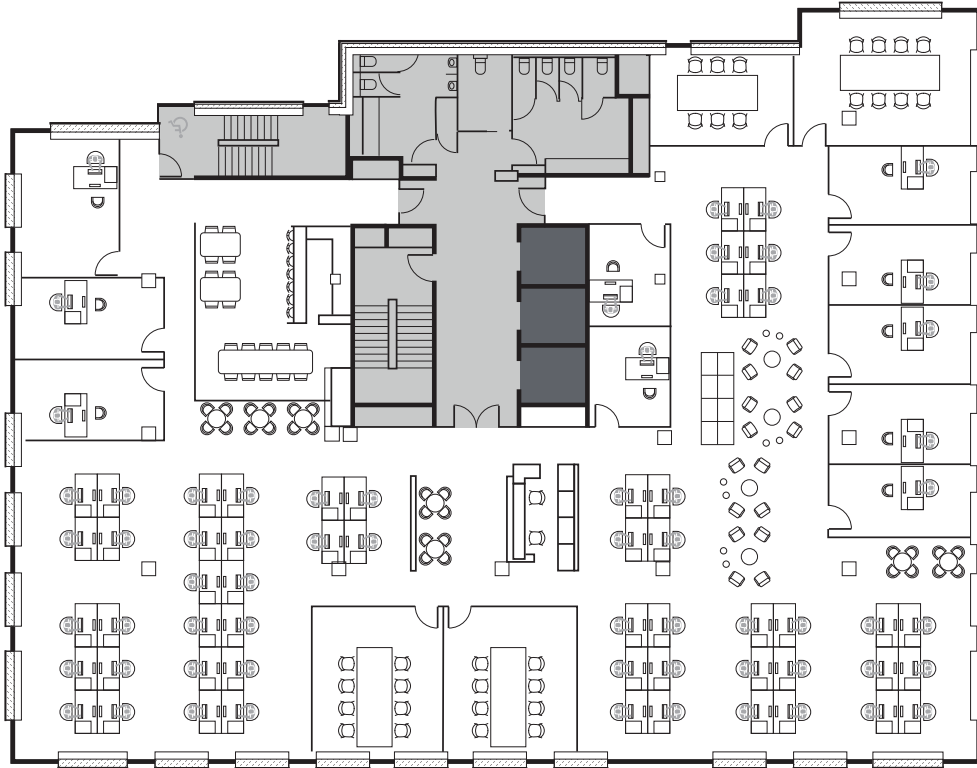

SPACEPLAN: TECHNICAL

Occupier Density: 1 person / 8 SQ M

Accommodation	93 persons
Single Person Work Stations	91
Single Person Offices	2
Meeting Rooms	3
Canteen & Breakout Space	1

- Lifts
- Core
- Office

SPACEPLAN: FINANCIAL

Occupier Density: 1 person / 10 SQ M

Accommodation	75 persons
Single Person Work Stations	70
Single Person Offices	5
Meeting Rooms	4
Canteen & Breakout Space	1

- Lifts
- Core
- Office

SPACEPLAN: PROFESSIONAL SERVICES

Occupier Density: 1 person / 12 SQ M

Accommodation	64 persons
Single Person Work Stations	54
Single Person Offices	10
Meeting Rooms	4
Canteen & Breakout Space	1

- Lifts
- Core
- Office