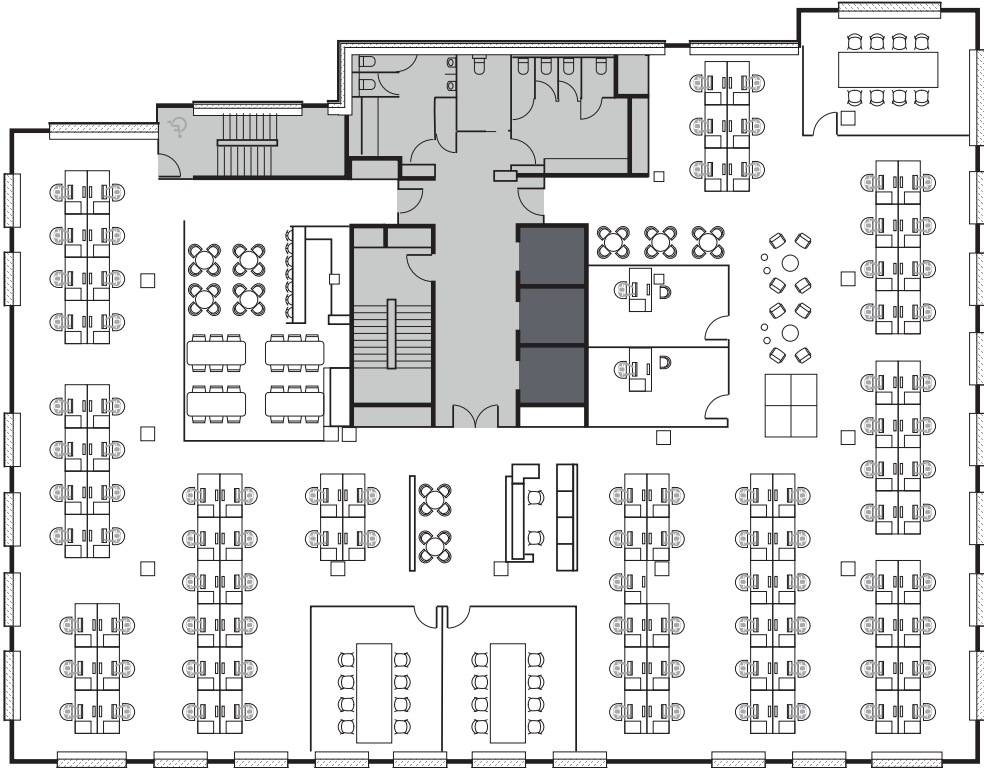

SPACEPLAN: TECHNICAL

Occupier Density: 1 person / 8 SQ M

Accommodation	93 persons
Single Person Work Stations	91
Single Person Offices	2
Meeting Rooms	3
Canteen & Breakout Space	1

- Lifts
- Core
- Office

SPACEPLAN: FINANCIAL

Occupier Density: 1 person / 10 SQ M

Accommodation	75 persons
Single Person Work Stations	70
Single Person Offices	5
Meeting Rooms	4
Canteen & Breakout Space	1

- Lifts
- Core
- Office

SPACEPLAN: PROFESSIONAL SERVICES

Occupier Density: 1 person / 12 SQ M

Accommodation	64 persons
Single Person Work Stations	54
Single Person Offices	10
Meeting Rooms	4
Canteen & Breakout Space	1

- Lifts
- Core
- Office