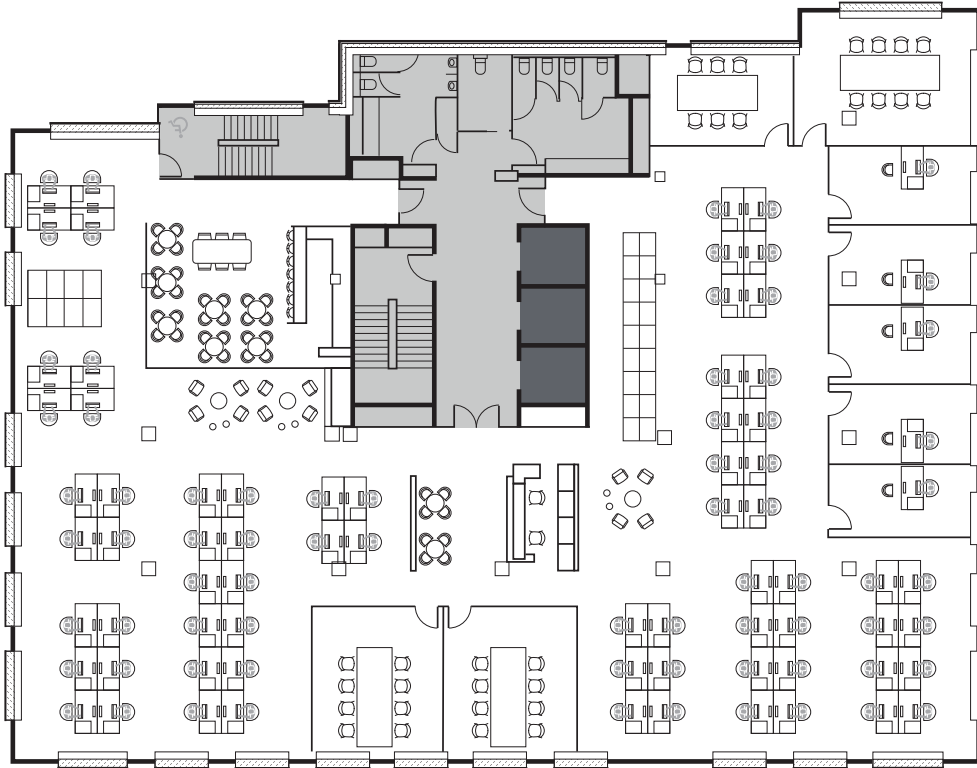

SPACEPLAN: TECHNICAL

Occupier Density: 1 person / 8 SQ M

Accommodation	93 persons
Single Person Work Stations	91
Single Person Offices	2
Meeting Rooms	3
Canteen & Breakout Space	1

- Lifts
- Core
- Office

SPACEPLAN: FINANCIAL

Occupier Density: 1 person / 10 SQ M

Accommodation	75 persons
Single Person Work Stations	70
Single Person Offices	5
Meeting Rooms	4
Canteen & Breakout Space	1

- Lifts
- Core
- Office

SPACEPLAN: PROFESSIONAL SERVICES

Occupier Density: 1 person / 12 SQ M

Accommodation	64 persons
Single Person Work Stations	54
Single Person Offices	10
Meeting Rooms	4
Canteen & Breakout Space	1

- Lifts
- Core
- Office